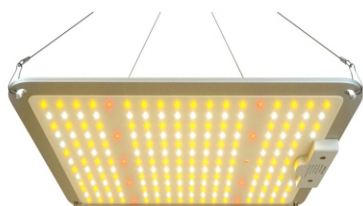

PPFD DISTRIBUTION

Test in a 24"x24" Grow Tent

				Height: 12"				
	337	436	411	364				
	430	641	630	439				
	503	615	612	416				
	301	373	357	302				
				Height: 14"				
24"	290	351	342	318				
18"	391	521	537	428				
12"	380	489	496	409				
6"	285	335	325	300				
0"								
				Height: 18"				
	289	321	315	292				
	351	374	363	329				
	355	341	350	322				
	284	304	282	238				
0"