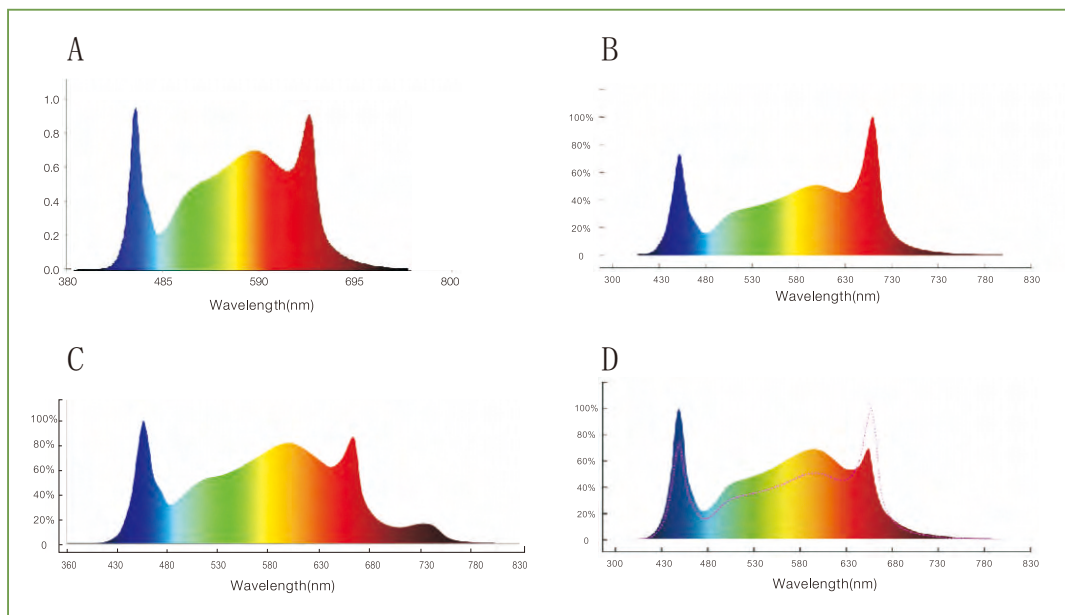

SPECTRA

PPFD DISTRIBUTION

Test in a 24"x24" Grow Tent

				Height: 12"				
	337	436	411	364				
	430	641	630	439				
	503	615	612	416				
	301	373	357	302				
				Height: 14"				
24"	290	351	342	318				
18"	391	521	537	428				
12"	380	489	496	409				
6"	285	335	325	300				
0"								
				Height: 18"				
	289	321	315	292				
	351	374	363	329				
	355	341	350	322				
	284	304	282	238				
0"