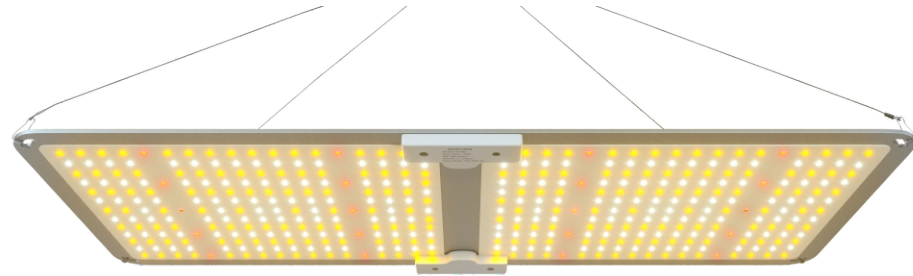

LED Grow Light Panel

2.7 $\mu\text{mol}/\text{J}$

DIMENSIONS

Model:CH-Grow-01-xy

Single package size:30cm Lx24cm Wx5.5cm H
Outer Carton Size:36.8cm Lx29.7cm Wx8.7cm H

Model:CH-Grow-02-xy

Single package size:60cm Lx24cm Wx5.5cm H
Outer Carton Size:67cm Lx28.9cm Wx8.7cm H

Components	Traditional HPS Light	Old LED Grow Light	Our LED Grow Light
IR	✗	✗	✓
PPF	1.8 $\mu\text{mol}/\text{J}$	1.8 $\mu\text{mol}/\text{J}$	2.7 $\mu\text{mol}/\text{J}$
Fan	NO fan, Zero Noise	With fan and noise	NO Fan, Zero Noise
Dimmable	✗	✗	✓
WaterProof	✗	✗	IP65
Full Spectrum			