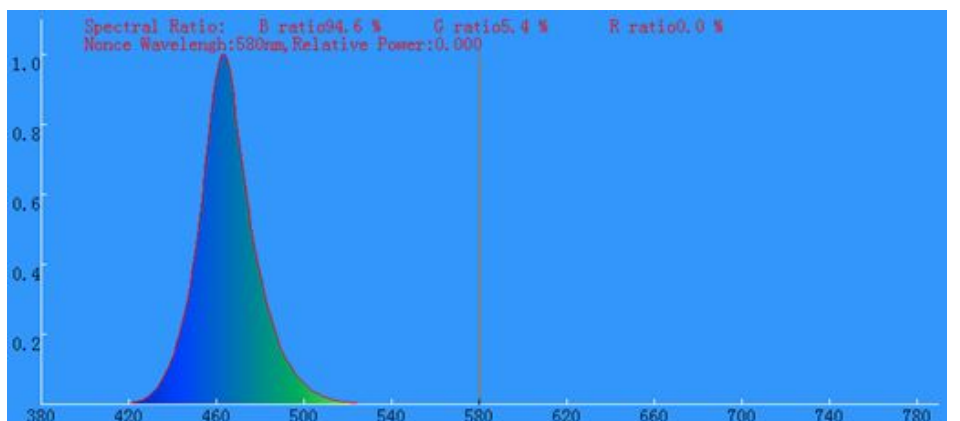

3. Channel 2: BluePlus channel: