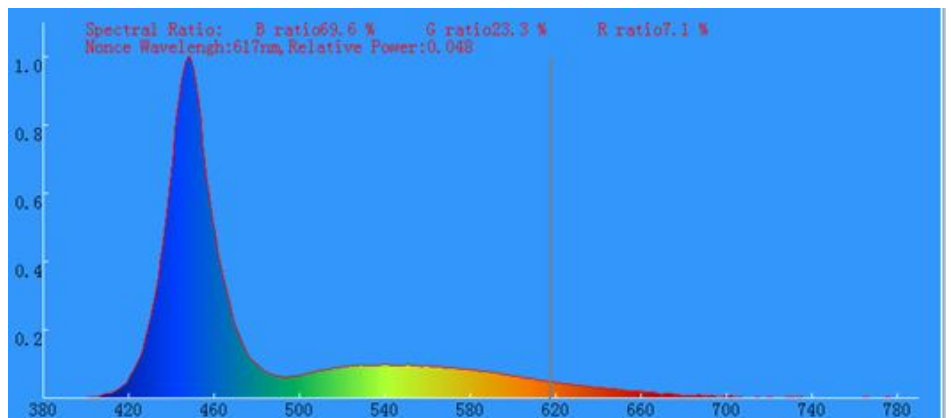

2. Channel 1: AquaSpecial channel: