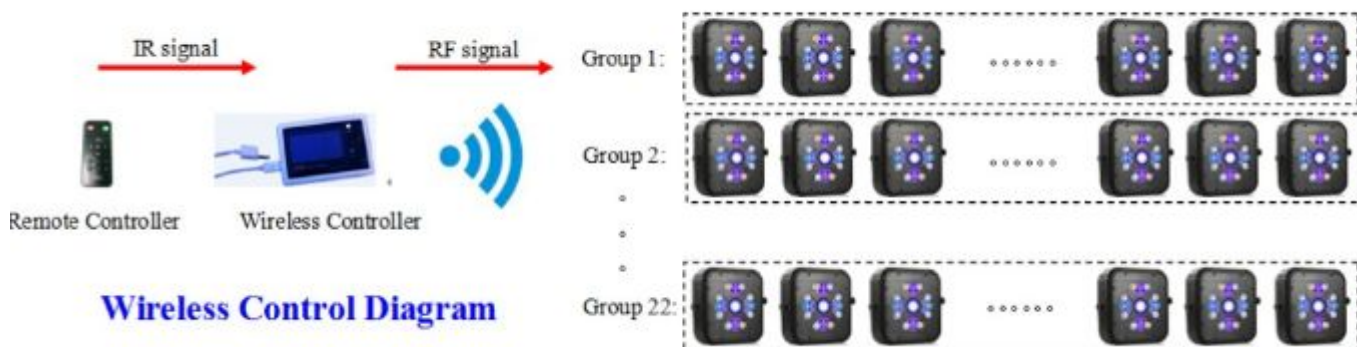

Diagram of Wireless Control

Wireless Control Diagram