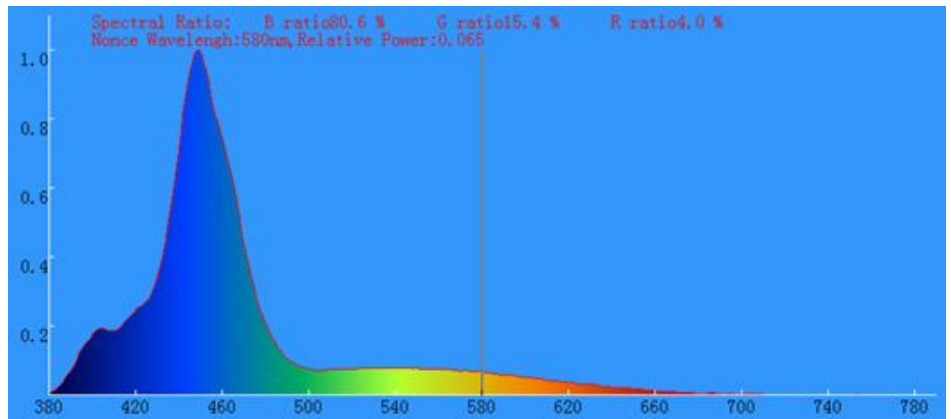

Main Specifications

Item	Parameter	Item	Parameter
LED and power	270 pcs x 3W = 810W	AC input	85V - 265V / 50-60Hz
Power consumption	540W	Standby power cons.	12W
Spectrum	10 Bands with UV&IR	AC plug standard	Customized
LED channels	AquaSpecial, BluePlus ,PurplePlus	Beam angle	105° + 78°
Control	Wireless control	Grouping function	Supporting
Housing material	Aluminum	Color options	Black, Silver
Product size	530mm*370mm*70mm	Packing size	661mm*406mm*106mm
Net weight	7.24kg	Gross weight	8.76kg
Working temperature	<35 °C	Working humidity	< 85%
Power efficiency	>85%	Life span	50000 hours

Channel distribution & Spectrum:

1. All Channels on: