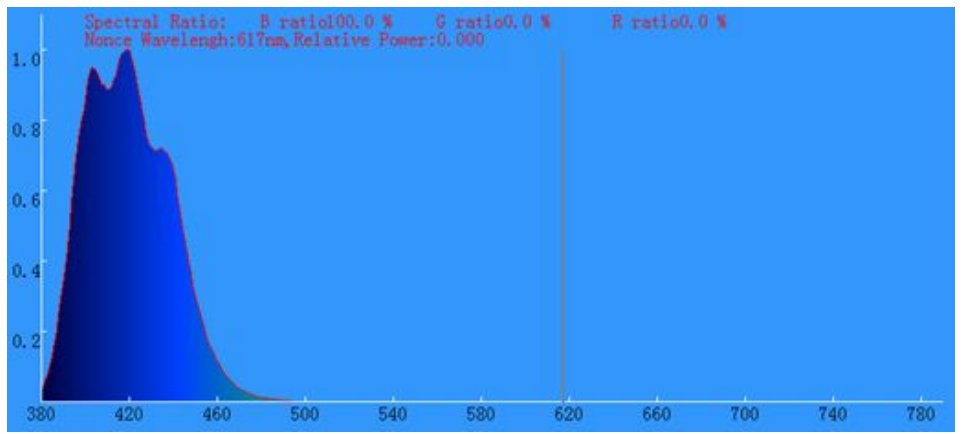

4. Channel 3: PurplePlus channel: